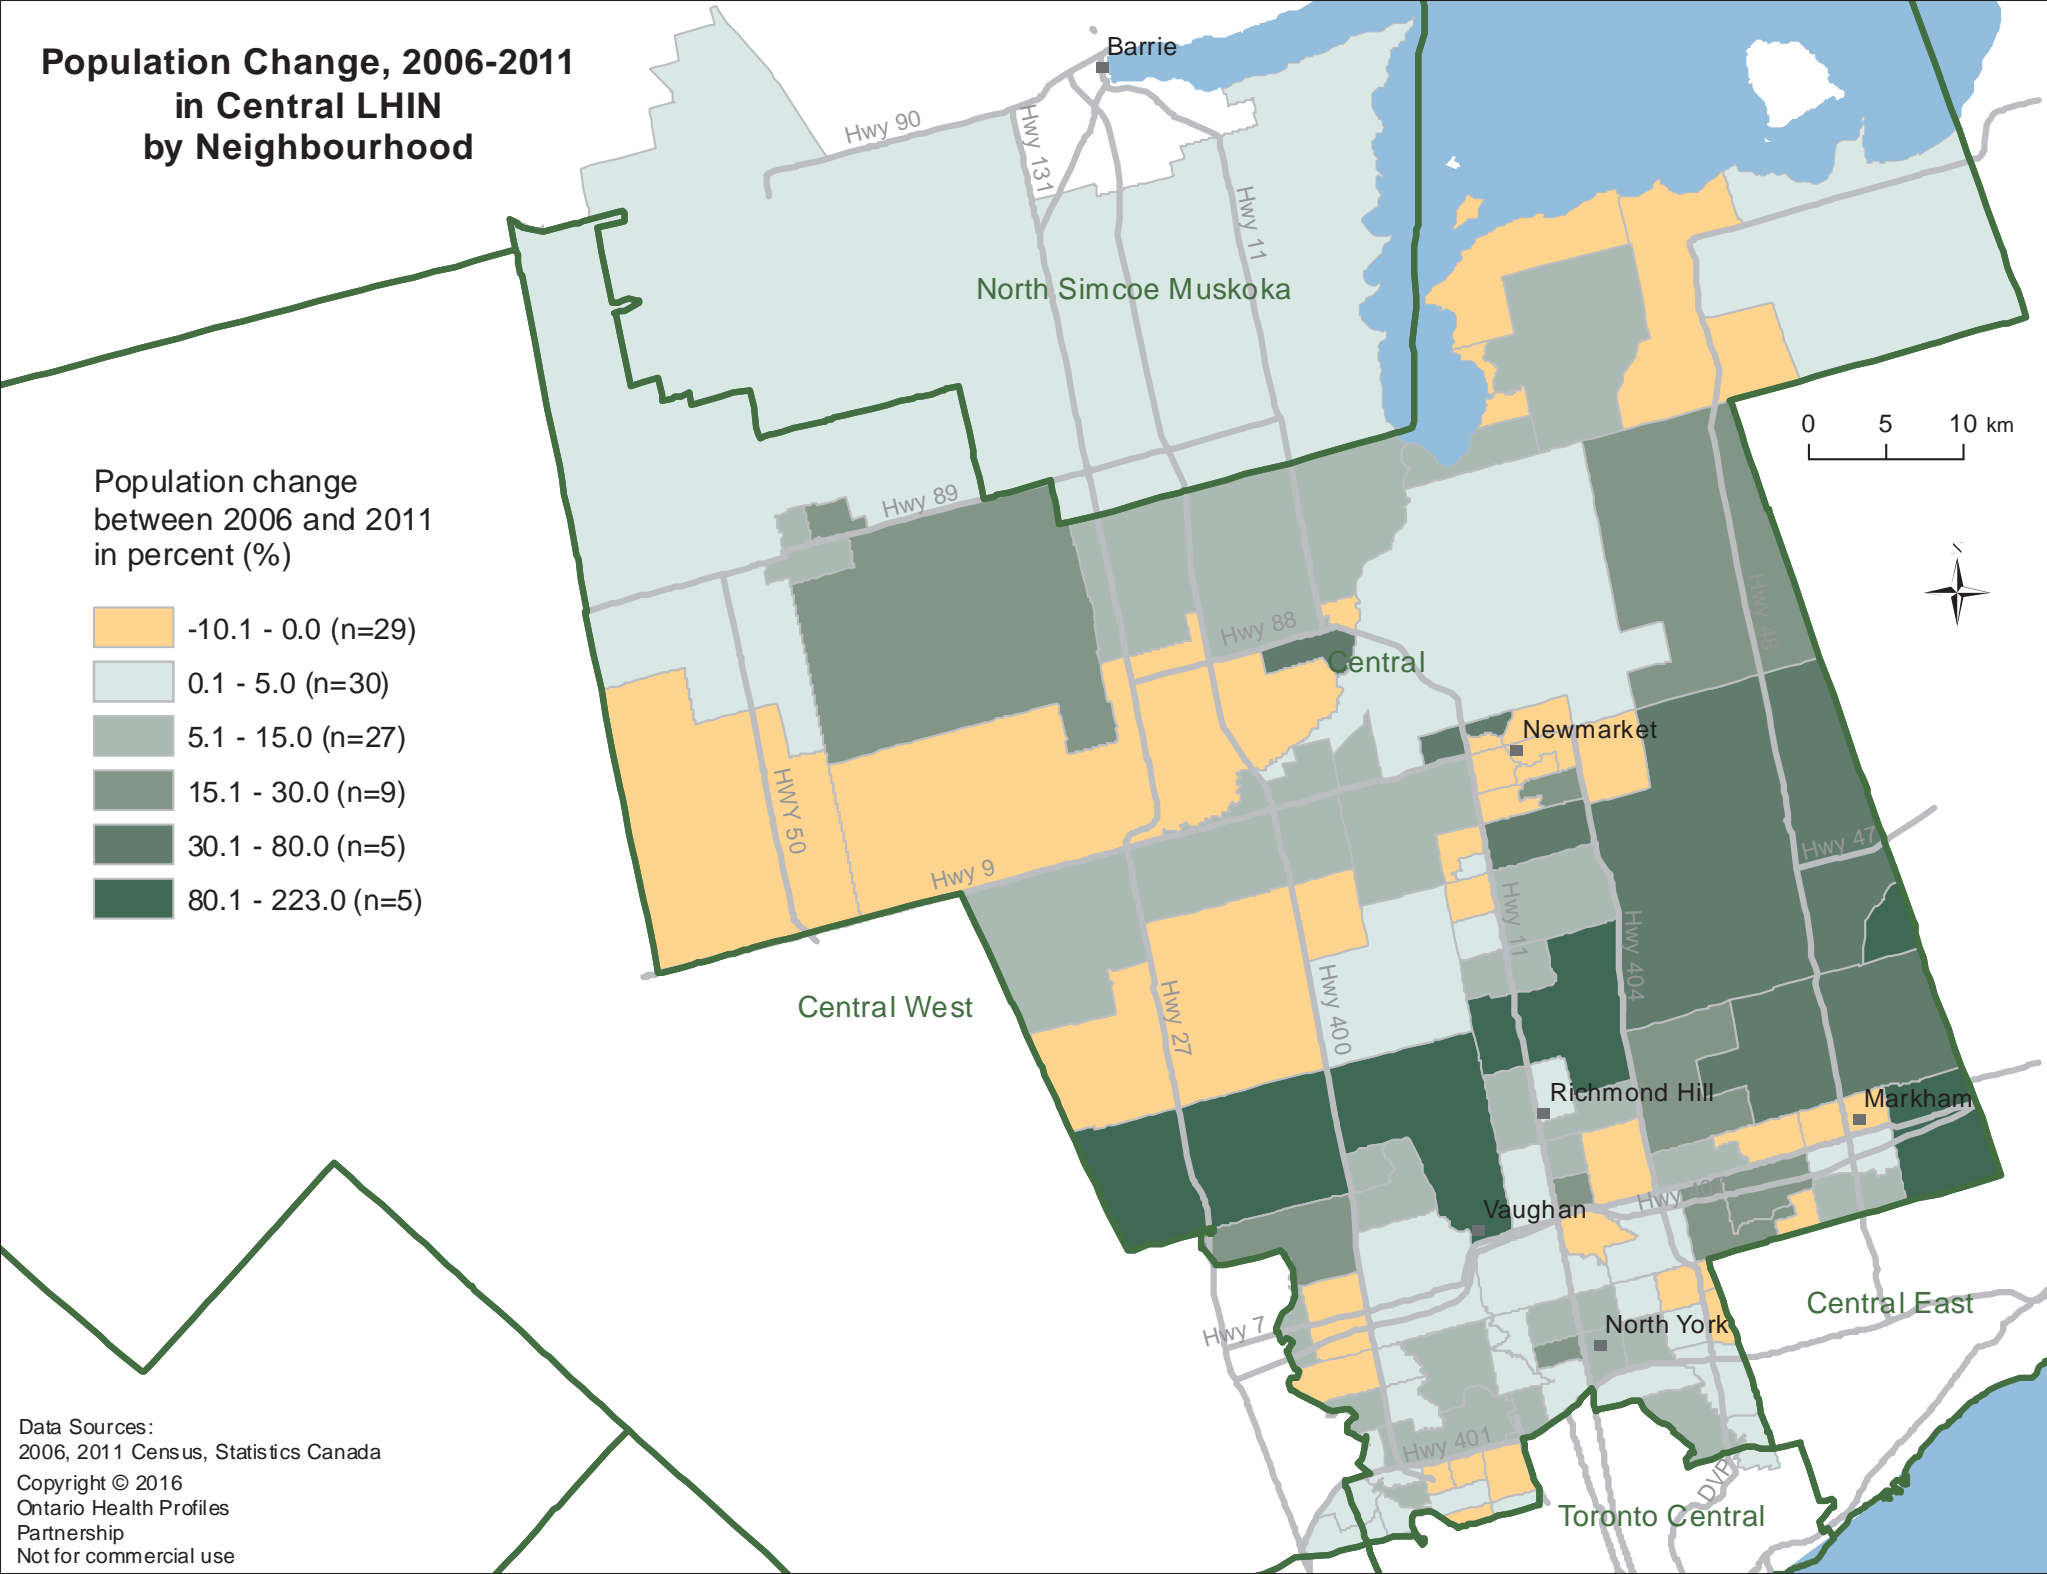

Population Change, 2006-2011 in Central LHIN by Neighbourhood

Population change
between 2006 and 2011
in percent (%)

Data Sources:
2006, 2011 Census, Statistics Canada
Copyright © 2016
Ontario Health Profiles
Partnership
Not for commercial use