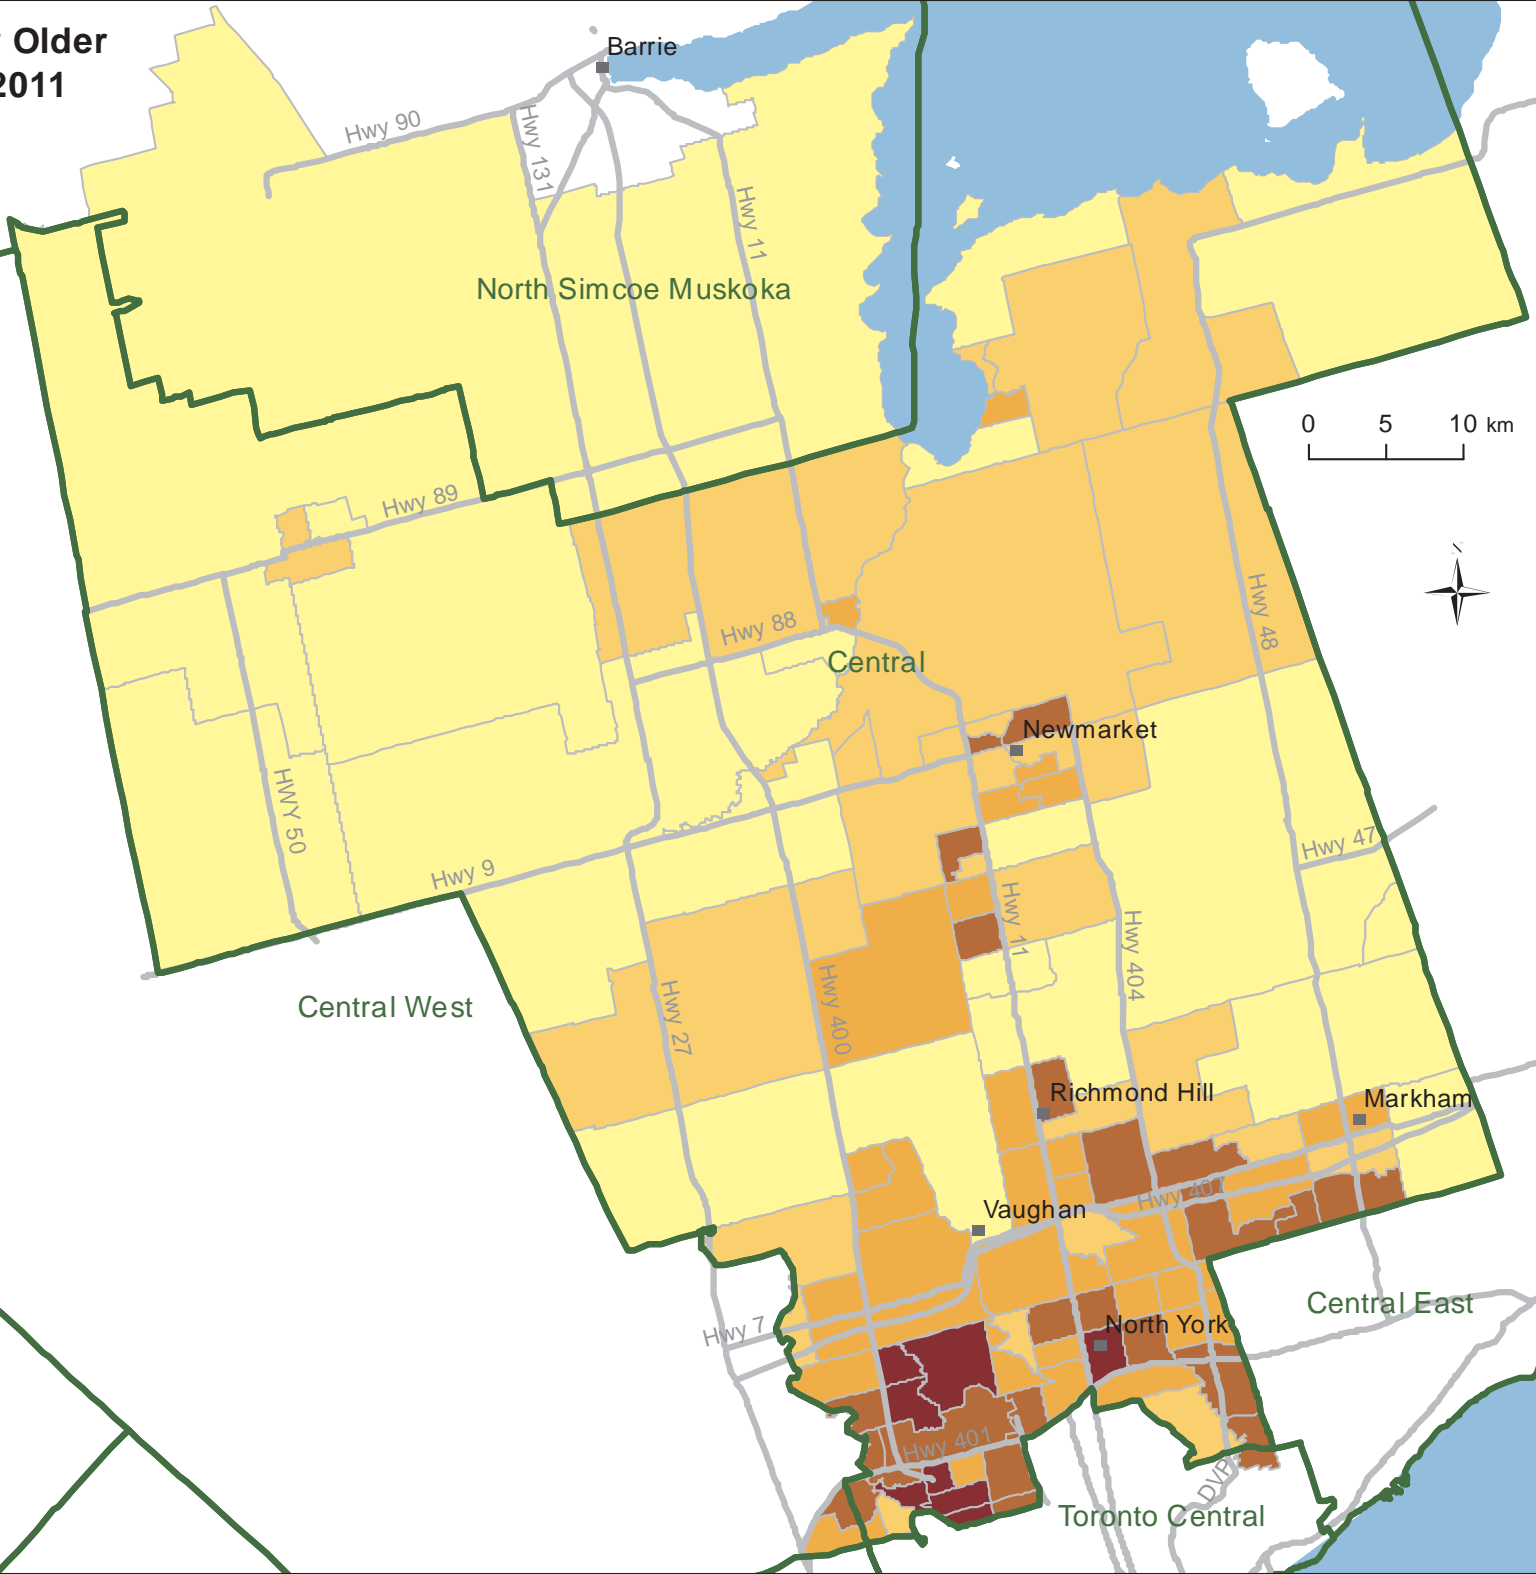

Population Age 15 Years or Older Single (Never Married), 2011 in Central LHIN by Neighbourhood

People never legally married as a percent of total population 15 years or older, 2011

Classes created using Natural Breaks